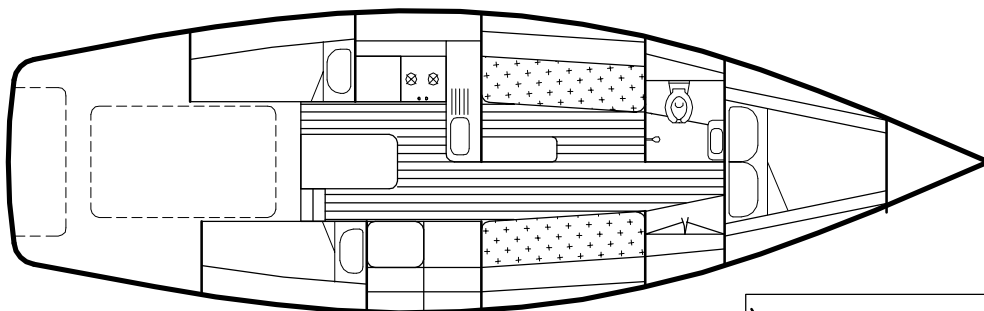

BOURNE 12m

 BOURNE BOATS 	
DESIGNED BY: PETER BOURNE	SCALE: not to scale
DRAWN BY: G.PARKER	DATE: JAN. 2006